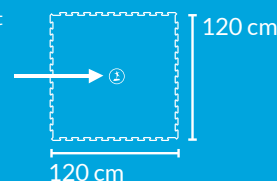

To avoid product counterfeiting, our tiles are marked with the Pavigym logo.