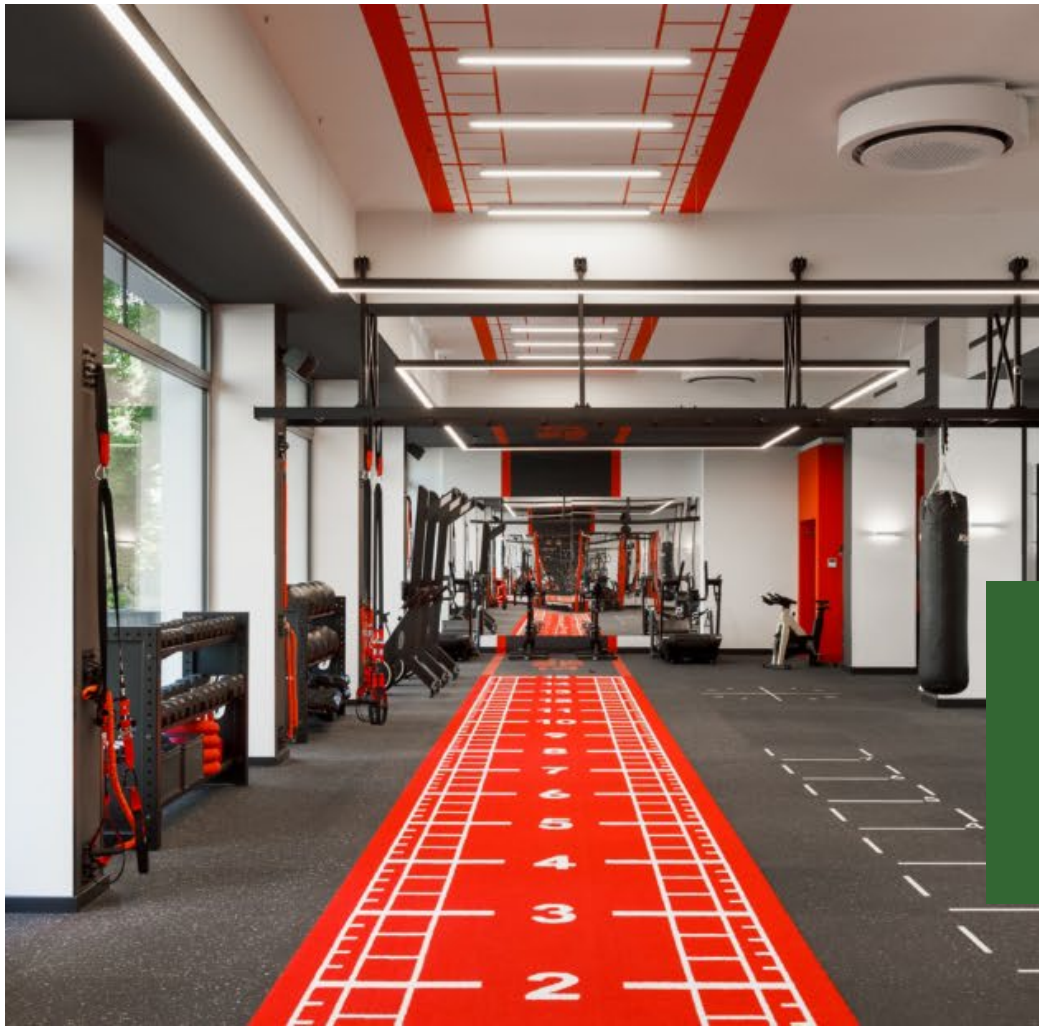

OUTDOOR/INDOOR

PAVIGYM
THE BASIS OF FITNESS

DATASHEET

P PAVIGYM TURF & CUSTOM TURF

The unique and comfortable grass feel flooring solution for both indoor & outdoor areas.

Ideal for all types of workouts including heavy duty and intense friction.