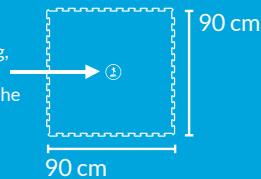

THICKNESS
7 mm

VIRGIN RUBBER MLECULE
PERFECT POLYMELIC CHAIN