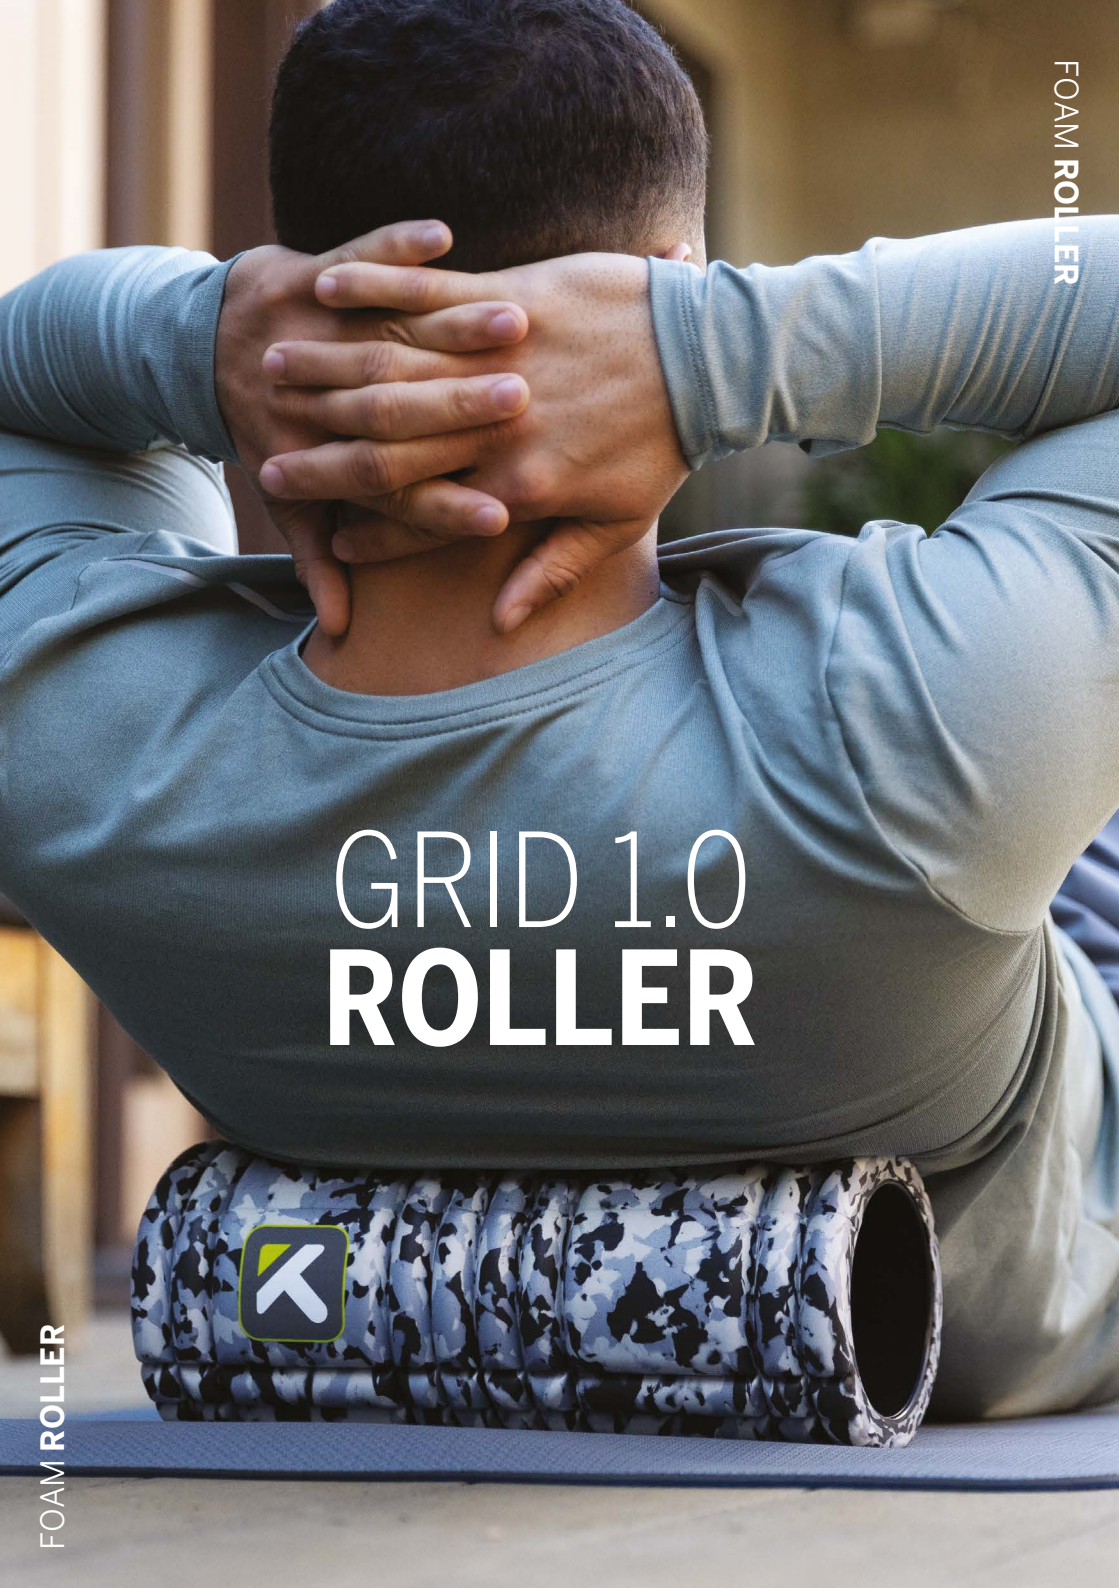

ECO MAT

- Exercise mat used to assist with stretching, movement, and mobility
- Made with 20% renewable, biobased materials, in addition to EVA foam
- Non-slip design helps you roll, stretch, and balance
- Sustainable material will hold up through repeated use
- Comes in recyclable packaging
- Can also be used with TriggerPoint foam rollers and massage balls
- Measures 72 inches by 24 inches and 5mm thick
- Includes access to free online instructional video library on foam rolling education from the experts at TriggerPoint

22128

FOAM ROLLER

FOAM ROLLER

GRID 1.0 ROLLER

FOAM ROLLER

GRID 1.0 ROLLER

The GRID foam roller is for anybody who wants to move better. Use the GRID for a self-massage and roll through the tight muscles, knots and kinks that prevent feeling good and moving well.