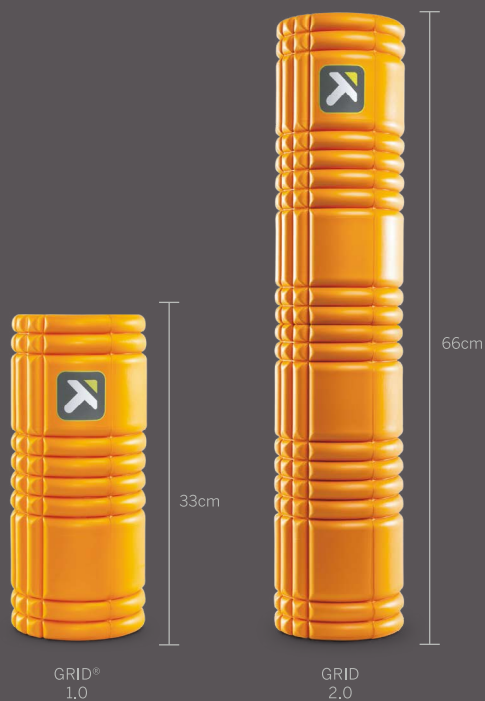

Each foam roller has a different density to deliver a specific type of massage. Our solid foam rollers contour to the body to address the superficial muscles of the body, where as our firmer, hollow core rollers are more rigid and address the deeper muscle tissue. Our vibrating foam roller, the GRID VIBE™, combines firm density with relaxing vibrations to address deeper muscle tissue while minimizing muscle pain.

Every TriggerPoint foam roller is designed with our signature GRID® pattern which replicates the feeling of a massage therapist's hand; low and flat like the palm, tubular like the fingers, and high and firm like the finger tips. This patented multi-density pattern channels blood and oxygen through the tissue, helping to alleviate common muscular discomfort and increase circulation.

Signature GRID® Pattern

High & Firm
Like the finger tips

Tubular
Like the fingers

Low & Flat
Like the palm

The GRID®, the original hollow core roller, features a patented multi-density foam surface that delivers firm compression like a sports massage while channeling blood and oxygen needed to repair muscles. The GRID is the 'go-to' roller to release muscle pain and tightness, improve mobility, increase circulation, and is recommended by sports doctors, chiropractors and physical therapists.

OVER
ONE MILLION
SOLD

-  Hollow core makes it firmer than traditional foam rollers
-  GRID pattern channels nutrients directly to tissue to aid in muscle repair
-  Available in three sizes to roll wherever you work, live and travel
-  Superior construction won't break with repeated use
-  Includes access to free online instructional videos